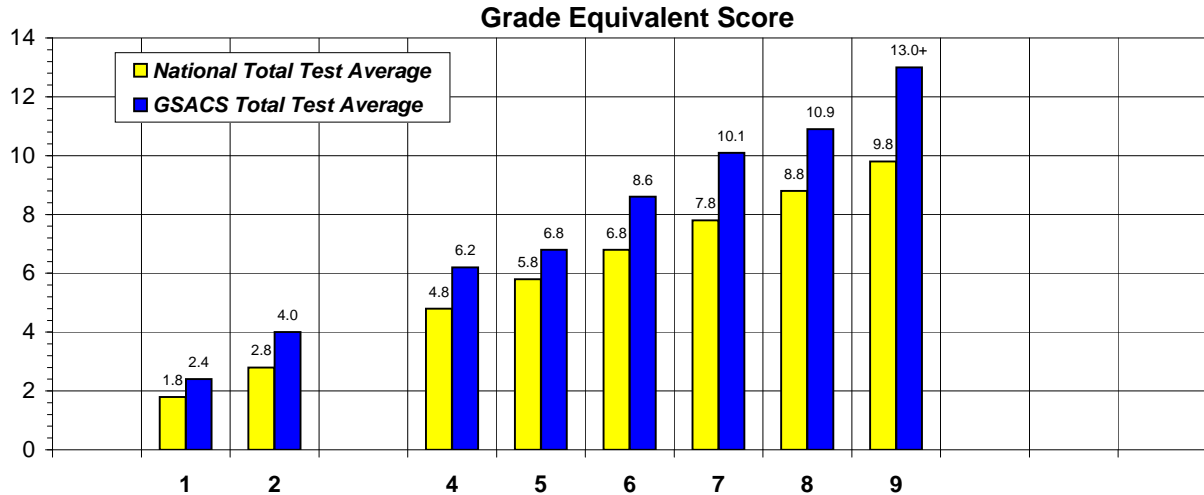

Garden State Association of Christian Schools' Students Score Higher Than The National Average!

2010 - 2011 School Year

Annual achievement testing shows that GSACS State Association students score higher than the National Average at every grade level tested.

13.0+ means these scores are above the measurable capacity of the test.

Grade	Above National Average
K	-
1	6 Months
2	1 Year, 2 Months
3	-
4	1 Year, 4 Months
5	1 Year
6	1 Year, 8 Months

Grade	Above National Average
7	2 Years, 3 Months
8	2 Years, 1 Month
9	At Least 3 Years, 2 Months
10	-
11	-
12	-

Percentiles based on National Group PR/S of the Mean NCE.

The bar graph for the Grade Equivalent and Percentile Rank are reported when 100 or more students were tested at that grade level. When less than 100 students were tested at any grade level, no scores are shown on the bar graph.