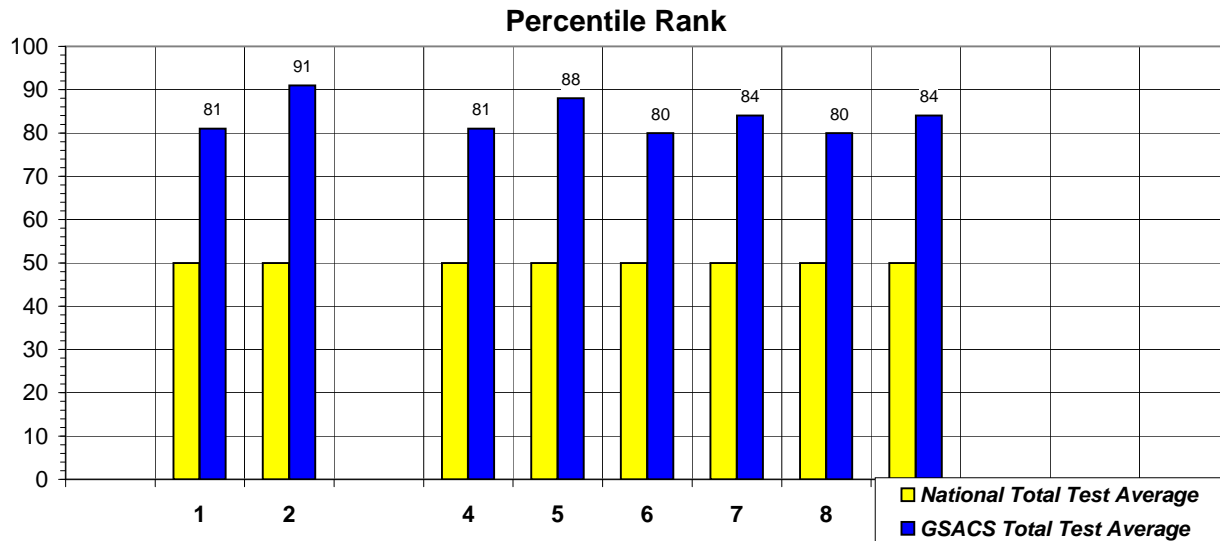

Garden State Association of Christian Schools' Students Score Higher Than The National Average!

2010 - 2011 School Year

Annual achievement testing shows that GSACS State Association students score higher than the National Average at every grade level tested.

13.0+ means these scores are above the measurable capacity of the test.

Grade	Above National Average
K	-
1	6 Months
2	1 Year, 2 Months
3	-
4	1 Year, 4 Months
5	1 Year
6	1 Year, 8 Months

Grade	Above National Average
7	2 Years, 3 Months
8	2 Years, 1 Month
9	At Least 3 Years, 2 Months
10	-
11	-
12	-

Percentiles based on National Group PR/S of the Mean NCE.

The bar graph for the Grade Equivalent and Percentile Rank are reported when 100 or more students were tested at that grade level. When less than 100 students were tested at any grade level, no scores are shown on the bar graph.